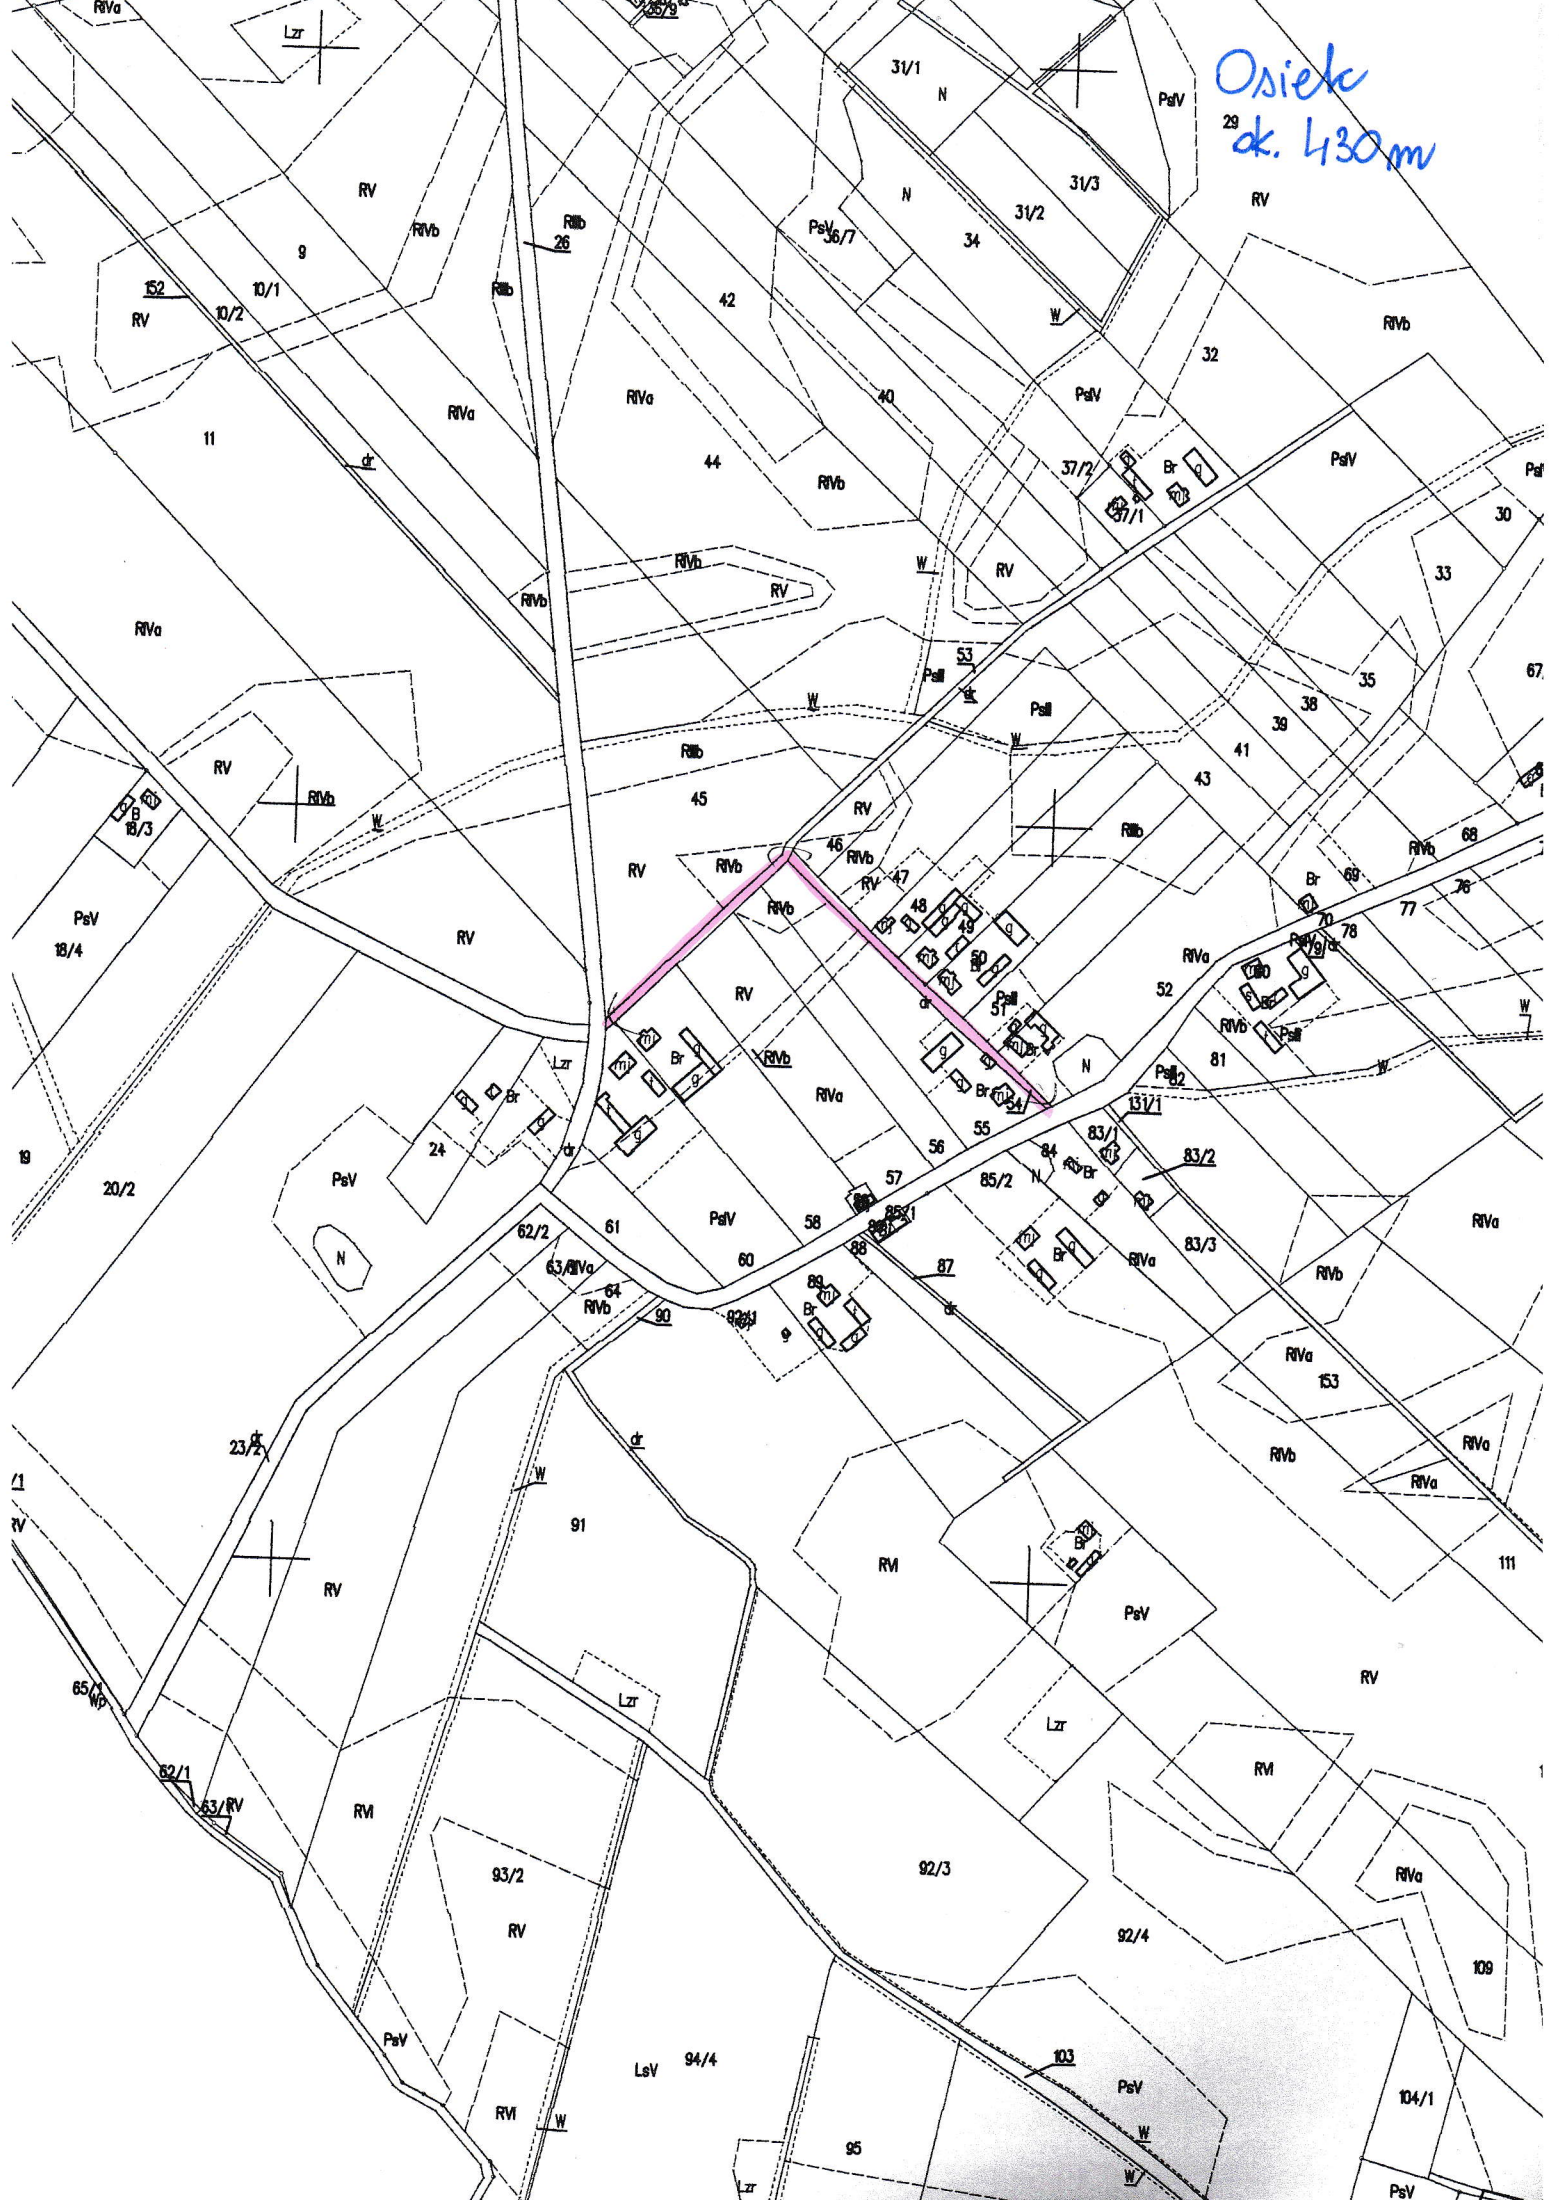

Sullivan Railway
dk. 800m

Osielce
29
dk. 430m

Adamooro
ok. 240 m